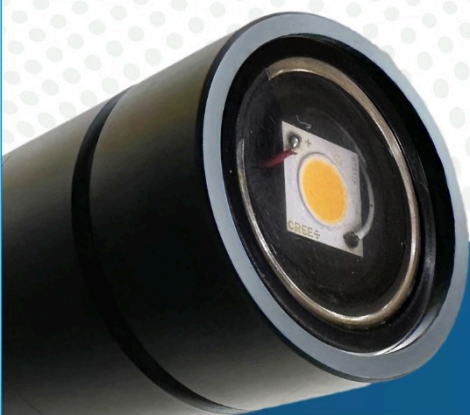

Amaze Biz Pte Ltd

Block 685B, Choa Chu Kang Ave 5, #14-294, Singapore-682685

☎️ +65 94597532 ✉️ sales@amazebiz.net 🌐 www.amazebiz.net